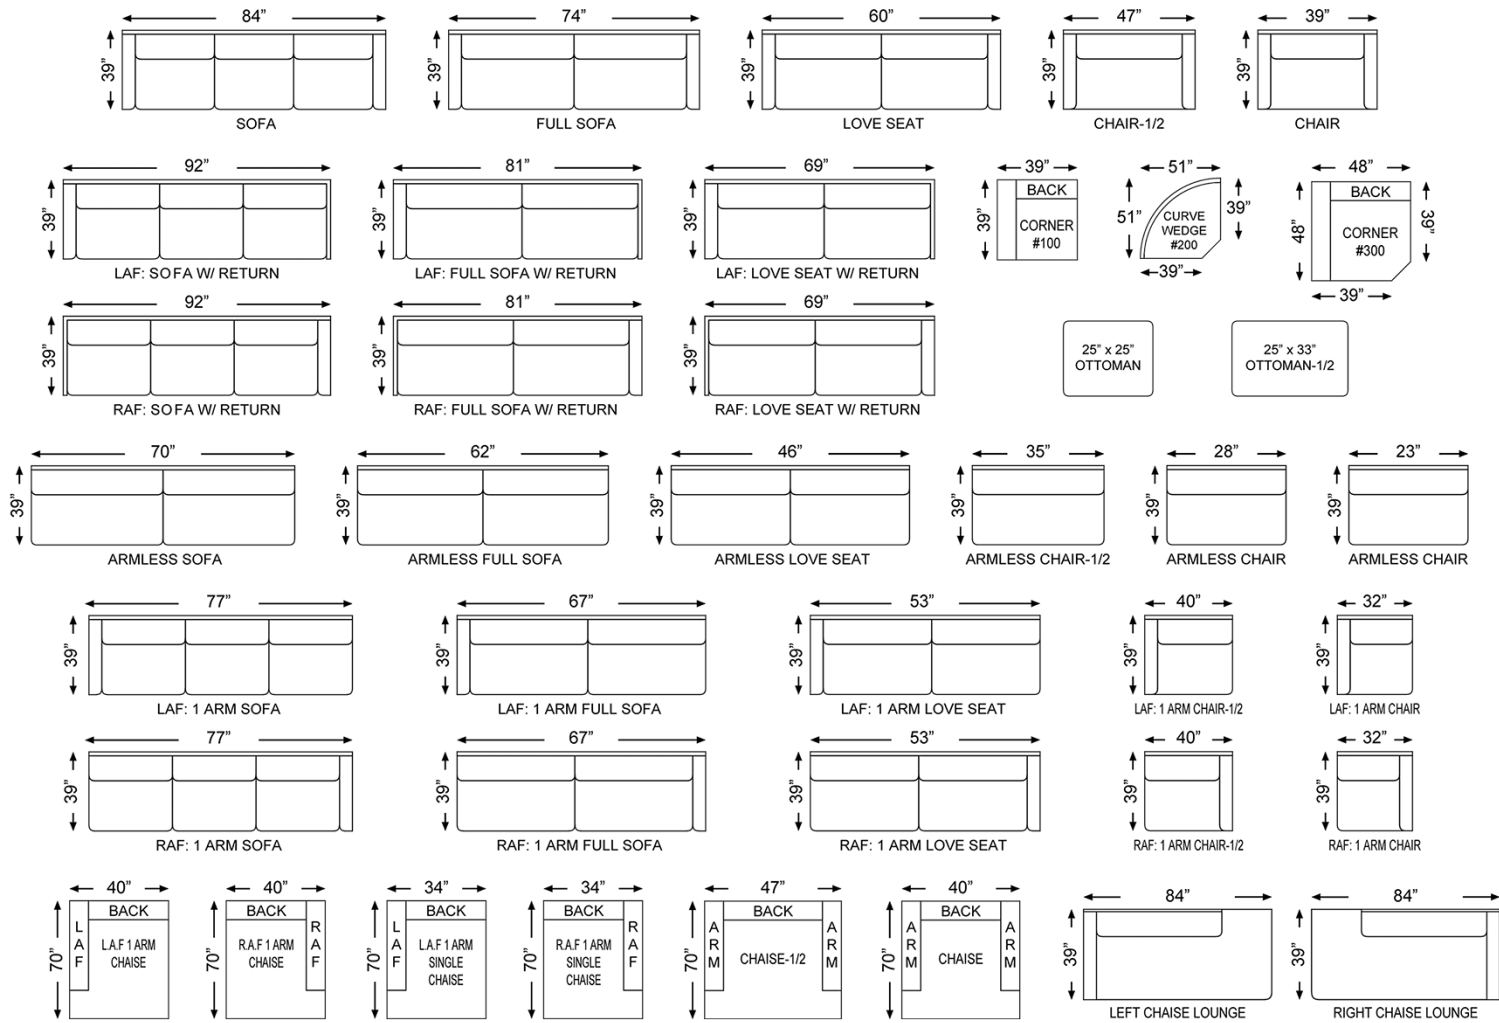

Harvest Home – Morgan 1052

ALL MEASUREMENT ARE APPROXIMATE